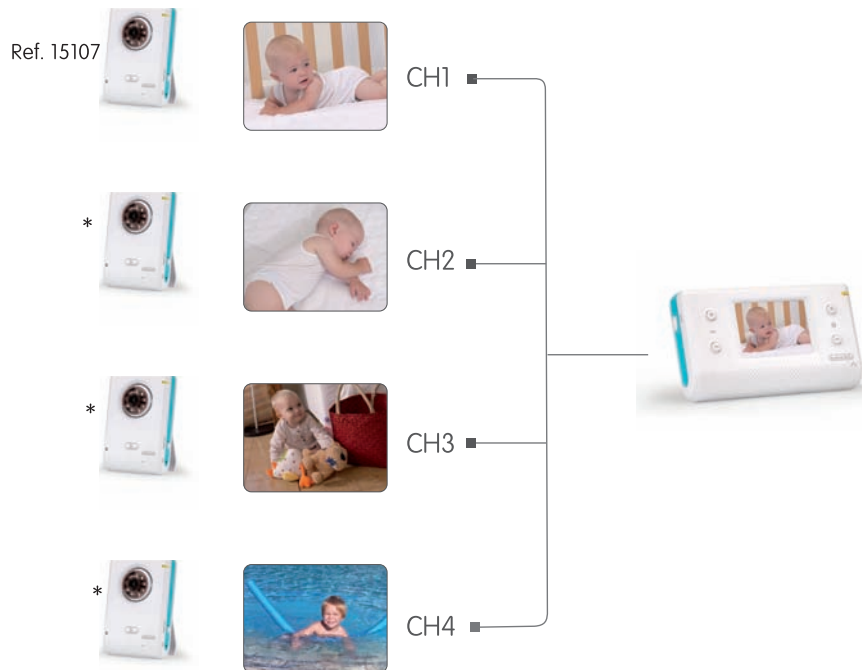

Sincronización con cámaras adicionales*

Synchronisation with additional* cameras

Unidad bebé (Cámara)

- LEDs de visión nocturna infrarroja.
- Regulador de volumen.
- Sensor de luz y temperatura.
- Visión continua (CAMERA) o activación automática por ruido (AUTO).
- Adaptador CA/CC.
- Indicador LED de encendido.
- Micrófono y altavoz.

Unidad padres (Monitor)

- Pantalla color LCD 2.4".
- Búsqueda automática de frecuencia (FHSS).
- Resistente al ruido y a las interferencias.
- Batería de ion de litio (5 horas de duración).
- Opción Video/Audio o Sólo Audio (LCD OFF).
- Adaptador CA/CC.
- Botón de Música para el bebé (3 melodías).
- Botón TALK para hablar con el bebé.
- Temperatura de la habitación del bebé.
- Control de brillo y volumen.
- Indicador LED de encendido.
- Micrófono y altavoz.
- Alcance hasta 300 m.
- 4 canales.
- Se puede sincronizar hasta con 4 cámaras*.

*Las cámaras adicionales se venden por separado.

Conforme a las Normativas Europeas EN 300 328 V1.7.1 (2006-10), EN 301 489-17 V1.3.2 (2008-04), EN 301 489-1 V1.8.1 (2008-04), EN 60950-1:2006 y las Directivas 1999/5/EC y 2002/95/CE.

Baby unit (Camera)

- Infrared night vision LEDs.
- Volume adjuster.
- Light and temperature sensor.
- Continuous vision (CAMERA) or automatic noise activation (AUTO).
- AC/DC Adapter.
- ON Led indicator.
- Microphone and speaker.

Parents unit (Monitor)

- 2.4" colour screen.
- Automatic frequency search (FHSS).
- Resistant to noise and interferences.
- Lithium ion battery (5-hour duration).
- Video/Audio option or Only Audio option (LCD OFF).
- AC/DC Adapter.
- Music button for the baby (3 melodies).
- TALK button to communicate with the baby.
- Baby's room temperature.
- Brightness and volume control.
- ON Led indicator.
- Microphone and speaker.
- Reception range up to 300 m.
- 4 channels.
- The device can be synchronised with 4 cameras*.

*Additional cameras are separately sold.

Conforms to European standard EN 300 328 V1.7.1 (2006-10), EN 301 489-17 V1.3.2 (2008-04), EN 301 489-1 V1.8.1 (2008-04), EN 60950-1:2006 y las Directivas 1999/5/EC y 2002/95/CE.