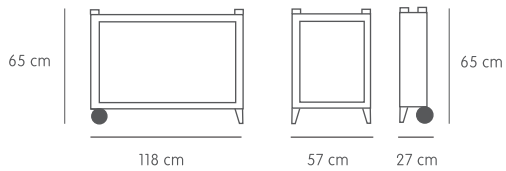

#### Cuna Quick Vaca

- Cuna plegable tipo paraguas.
- Ideal para desplazamientos o segundas residencias.
- Incorpora dos ruedas para facilitar el transporte.
- Incluye bolsa de transporte, colchón y arco de juegos.
- Conforme normativa Europea UNE-EN 716: 1996/1.
- Peso: 9,5 kg.

#### Cow Quick travel cot

- Umbrella type folding mechanism.
- Ideal for travelling or for secondary residences.
- Includes two wheels to facilitate its transport.
- It also includes a transport bag, mattress and play arch.
- Conforms to European standard UNE-EN 716: 1996/1.
- Weight: 9,5 kg.